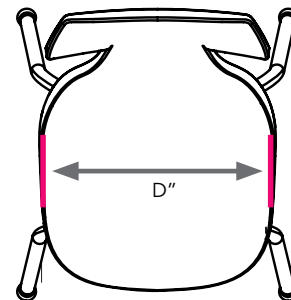

## OPTIONS

Nylon glide is standard.

Felt glide option : Add 'F' to follow Model No.

Steel glide option : Add 'S' to follow Model No.

(set of 4 installed - upcharge for felt or steel glide).

## DIMENSIONS

\*UPS ELIGIBLE

MODEL #	SHELL (H")	A	B	C	D	E	F	G	F.C.	CUBE	WEIGHT
11844	C (8")	18"	12"	13.5"	12"	15"	8"	11"	125	1.2	6 lbs.
11845	C (10")	20"	12"	13.5"	12"	15"	10"	11"	125	1.2	7 lbs.
11846	C (12")	22"	12"	14.5"	12"	15"	12"	11"	125	1.2	7 lbs.
11847	B (14")	26"	14.5"	17"	14.5"	17.5"	14"	13.75"	125	2.0	9 lbs.
11848	B (16")	29"	14.5"	18"	14.5"	17.5"	16"	13.75"	125	2.0	9 lbs.
11849	A (18")	31"	16"	20.5"	16"	19.5"	18"	15"	125	2.7	10 lbs.