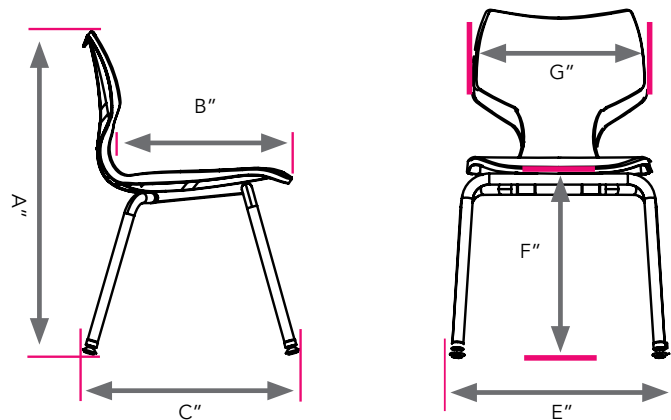

The SHELL is 100% virgin polypropylene material with a shallow seat pan allowing four-position seating for infinite seating styles. The back supplies rigid support while being specifically designed with added flexibility that adapts to individual requirements and supplies long lasting comfort. The shell includes an integrated handle molded in for easy movement of the chair.

The FRAME is constructed of strong 1" x 18-gauge tubing that is chrome plated for long lasting, durable finish is capped off with our durable nylon base swivel glides (steel and felt also available). The shell is attached to 16-gauge brackets via a metal to metal steel riveted connection and includes an integrated handle molded in for easy pick-up and moving of the chair.

## DIMENSIONS

\*UPS ELIGIBLE

MODEL #	SHELL (H")	A	B	C	D	E	F	G	F.C.	CUBE	WEIGHT
11844	C (8")	18"	12"	13.5"	12"	15"	8"	11"	125	1.2	6 lbs.
11845	C (10")	20"	12"	13.5"	12"	15"	10"	11"	125	1.2	7 lbs.
11846	C (12")	22"	12"	14.5"	12"	15"	12"	11"	125	1.2	7 lbs.
11847	B (14")	26"	14.5"	17"	14.5"	17.5"	14"	13.75"	125	2.0	9 lbs.
11848	B (16")	29"	14.5"	18"	14.5"	17.5"	16"	13.75"	125	2.0	9 lbs.
11849	A (18")	31"	16"	20.5"	16"	19.5"	18"	15"	125	2.7	10 lbs.