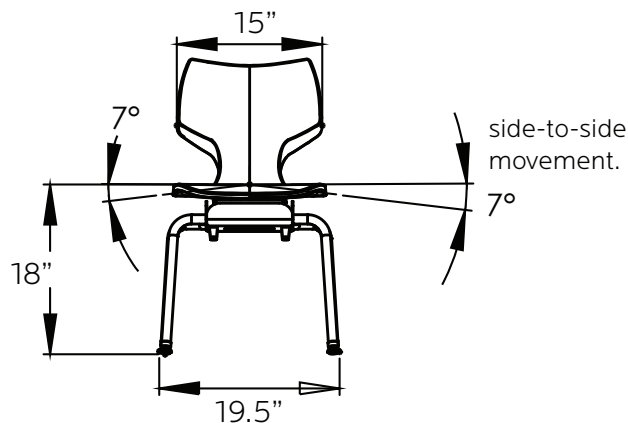

The FRAME is constructed of strong 1" x 18-gauge tubing that is chrome plated for long lasting, durable finish is capped off with our durable nylon base swivel glides (steel and felt also available). The shell is attached to 12-gauge brackets via a metal to metal steel riveted connection and includes an integrated handle molded in for easy pick-up and moving of the chair.

## DIMENSIONS

\*UPS ELIGIBLE

MODEL #	SHELL (H")	D"	W"	H"	F.C.	CUBE	WEIGHT	WEIGHT LIMIT	GRADE RANGE
11851	A (18")	20.5"	19.5"	18"	125	2.0	15 lbs.	75-250 lbs.	5th Grade -up
11852	B (16")	18"	18"	16"	125	1.2	14 lbs.	58-74 lbs.	Grades 3 to 5
11853	B (14")	17"	17.5"	14"	125	1.2	14 lbs.	45-57 lbs.	K thru Grade 3