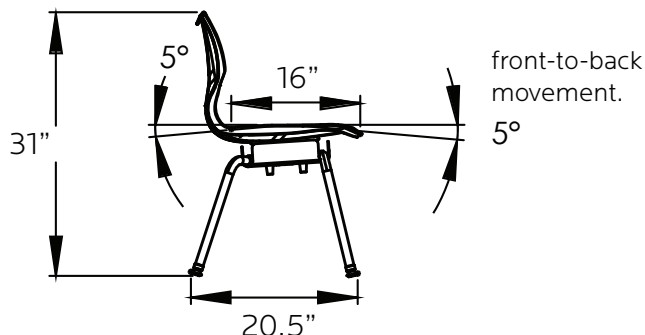

The SHELL is 100% virgin polypropylene material with a shallow seat pan allowing four-position seating for infinite seating styles. The shell rests on a patented suspension, allowing the seat pan to tilt slightly in all directions. The back supplies rigid support while being specifically designed with added flexibility that adapts to individual requirements and supplies long lasting comfort.

The FRAME is constructed of strong 1" x 18-gauge tubing that is chrome plated for long lasting, durable finish is capped off with our durable nylon base swivel glides (steel and felt also available). The shell is attached to 12-gauge brackets via a metal to metal steel riveted connection and includes an integrated handle molded in for easy pick-up and moving of the chair.

## DIMENSIONS

\*UPS ELIGIBLE

MODEL #	SHELL (H")	D"	W"	H"	F.C.	CUBE	WEIGHT	WEIGHT LIMIT	GRADE RANGE
11851	A (18")	20.5"	19.5"	18"	125	2.0	15 lbs.	75-250 lbs.	5th Grade -up
11852	B (16")	18"	18"	16"	125	1.2	14 lbs.	58-74 lbs.	Grades 3 to 5
11853	B (14")	17"	17.5"	14"	125	1.2	14 lbs.	45-57 lbs.	K thru Grade 3