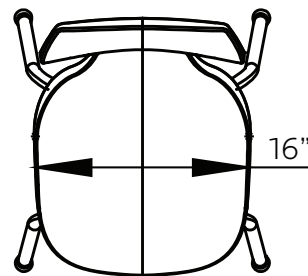

The SHELL is 100% virgin polypropylene material with a shallow seat pan allowing four-position seating for infinite seating styles. The shell rests on a patented suspension, allowing the seat pan to tilt slightly in all directions. The back supplies rigid support while being specifically designed with added flexibility that adapts to individual requirements and supplies long lasting comfort.

The FRAME is constructed of strong 1" x 18-gauge tubing that is chrome plated for long lasting, durable finish is capped off with our durable nylon base swivel glides (steel and felt also available). The shell is attached to 12-gauge brackets via a metal to metal steel riveted connection and includes an integrated handle molded in for easy pick-up and moving of the chair.

## OPTIONS

Nylon glide is standard.

Felt glide option : Add 'F' to follow Model No.  
Steel glide option : Add 'S' to follow Model No.

(set of 4 installed - upcharge for felt or steel glide).

## DIMENSIONS

\*UPS ELIGIBLE

MODEL #	SHELL (H")	D"	W"	H"	F.C.	CUBE	WEIGHT	WEIGHT LIMIT	GRADE RANGE
11851	A (18")	20.5"	19.5"	18"	125	2.0	15 lbs.	75-250 lbs.	5th Grade -up
11852	B (16")	18"	18"	16"	125	1.2	14 lbs.	58-74 lbs.	Grades 3 to 5
11853	B (14")	17"	17.5"	14"	125	1.2	14 lbs.	45-57 lbs.	K thru Grade 3