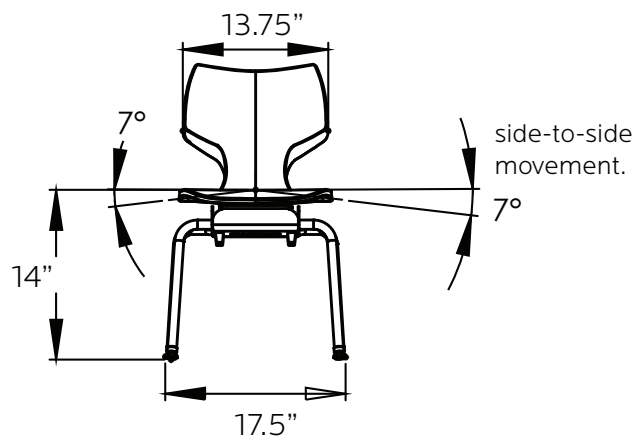

The FRAME is constructed of strong 1" x 18-gauge tubing that is chrome plated for long lasting, durable finish is capped off with our durable nylon base swivel glides (steel and felt also available). The shell is attached to 12-gauge brackets via a metal to metal steel riveted connection and includes an integrated handle molded in for easy pick-up and moving of the chair.

| MODEL # | SHELL (H") | D" | W" | H" | F.C. | CUBE | WEIGHT | WEIGHT LIMIT | GRADE RANGE |
|---------|------------|-------|-------|-----|------|------|---------|--------------|----------------|
| 11851 | A (18") | 20.5" | 19.5" | 18" | 125 | 2.0 | 15 lbs. | 75-250 lbs. | 5th Grade -up |
| 11852 | B (16") | 18" | 18" | 16" | 125 | 1.2 | 14 lbs. | 58-74 lbs. | Grades 3 to 5 |
| 11853 | B (14") | 17" | 17.5" | 14" | 125 | 1.2 | 14 lbs. | 45-57 lbs. | K thru Grade 3 |