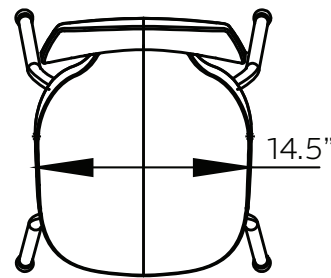

The FRAME is constructed of strong 1" x 18-gauge tubing that is chrome plated for long lasting, durable finish is capped off with our durable nylon base swivel glides (steel and felt also available). The shell is attached to 12-gauge brackets via a metal to metal steel riveted connection and includes an integrated handle molded in for easy pick-up and moving of the chair.

OPTIONS

Nylon glide is standard.

Felt glide option : Add 'F' to follow Model No.
Steel glide option : Add 'S' to follow Model No.

(set of 4 installed - upcharge for felt or steel glide).

DIMENSIONS

*UPS ELIGIBLE

| MODEL # | SHELL (H") | D" | W" | H" | F.C. | CUBE | WEIGHT | WEIGHT LIMIT | GRADE RANGE |
|---------|------------|-------|-------|-----|------|------|---------|--------------|----------------|
| 11851 | A (18") | 20.5" | 19.5" | 18" | 125 | 2.0 | 15 lbs. | 75-250 lbs. | 5th Grade -up |
| 11852 | B (16") | 18" | 18" | 16" | 125 | 1.2 | 14 lbs. | 58-74 lbs. | Grades 3 to 5 |
| 11853 | B (14") | 17" | 17.5" | 14" | 125 | 1.2 | 14 lbs. | 45-57 lbs. | K thru Grade 3 |