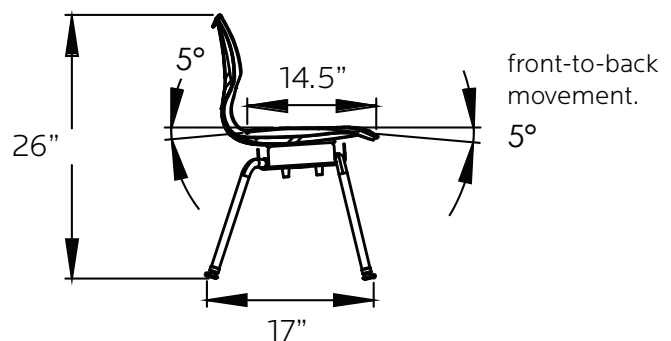

The SHELL is 100% virgin polypropylene material with a shallow seat pan allowing four-position seating for infinite seating styles. The shell rests on a patented suspension, allowing the seat pan to tilt slightly in all directions. The back supplies rigid support while being specifically designed with added flexibility that adapts to individual requirements and supplies long lasting comfort.

The FRAME is constructed of strong 1" x 18-gauge tubing that is chrome plated for long lasting, durable finish is capped off with our durable nylon base swivel glides (steel and felt also available). The shell is attached to 12-gauge brackets via a metal to metal steel riveted connection and includes an integrated handle molded in for easy pick-up and moving of the chair.

OPTIONS

Nylon glide is standard.

Felt glide option : Add 'F' to follow Model No.
Steel glide option : Add 'S' to follow Model No.

(set of 4 installed - upcharge for felt or steel glide).

DIMENSIONS

*UPS ELIGIBLE

| MODEL # | SHELL (H") | D" | W" | H" | F.C. | CUBE | WEIGHT | WEIGHT LIMIT | GRADE RANGE |
|---------|------------|-------|-------|-----|------|------|---------|--------------|----------------|
| 11851 | A (18") | 20.5" | 19.5" | 18" | 125 | 2.0 | 15 lbs. | 75-250 lbs. | 5th Grade -up |
| 11852 | B (16") | 18" | 18" | 16" | 125 | 1.2 | 14 lbs. | 58-74 lbs. | Grades 3 to 5 |
| 11853 | B (14") | 17" | 17.5" | 14" | 125 | 1.2 | 14 lbs. | 45-57 lbs. | K thru Grade 3 |