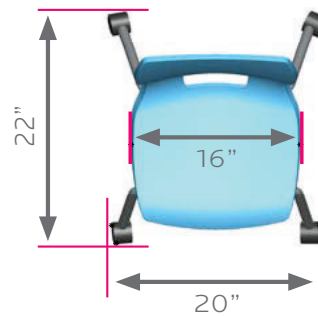

plato mobile chair

MODEL #: 00953

DIMENSIONS + FREIGHT

MODEL #	D"	W"	H"	F.C.	CUBE	WEIGHT
00953	22"	20"	18"	125	4	12 lbs.

* product is UPSable.

OVERVIEW

The Plato Chair is a posture demanding chair based on the Euro Spec. The Plato offers a wide seat pan and a lumbar support designed to comply with current anthropometric data for improved ergonomics. Mobility makes ingress/egress easier and allows classroom configurations to change quickly throughout the day.

MATERIALS

The SHELL is 100% virgin polypropylene material with a shallow seat pan allowing side-to-side movement. The back has integrated lumbar support for optimum comfort and minimal back pressure.

The FRAME is constructed of strong 1" x 18-gauge tubing that is chrome plated for a long lasting, durable finish and is capped at the ends with our durable casters. The shell is attached to 14-gauge brackets via metal to metal riveted steel connection.