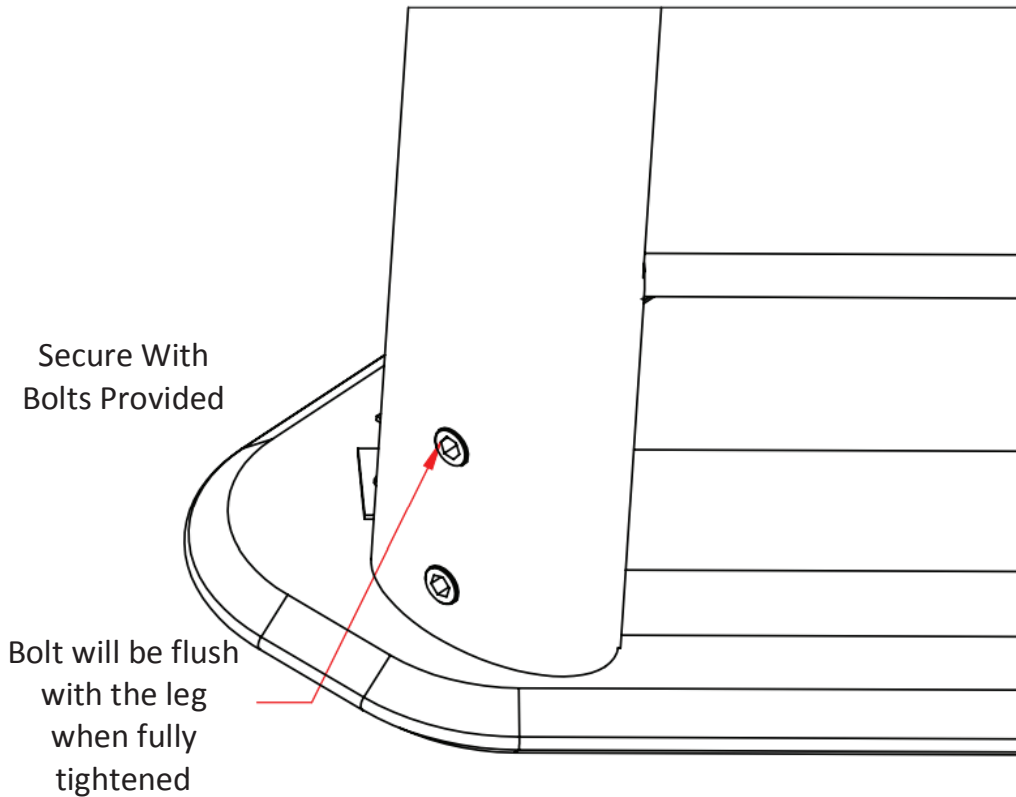

04503
Wing

04504/04505
Diamond/Mini Diamond

For Assistance in assembling product, missing or damaged parts,
or to place an order, please contact customer service at 800-328-1061

You may also place your order online at