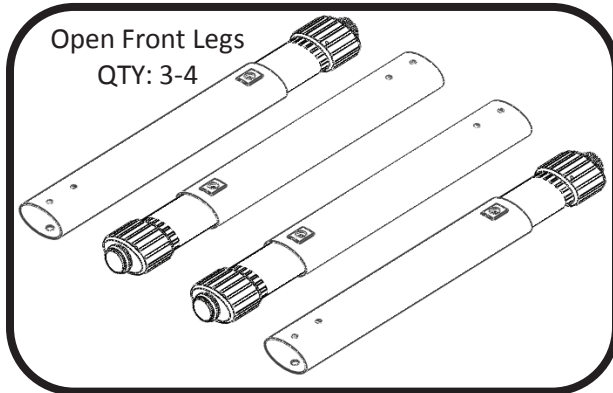

SMITH SYSTEM

Furniture for inspired learning.

Open Front Assembly Instructions

Replacement Hardware Pack
70201 BLA/ZINC-R:

1. (8) Open Front Bolts
2. (1) 77813- 3/16" Allen Wrench

04500
20X27

04501
18X24

04502
24X48

04503
Wing

04504/04505
Diamond/Mini Diamond

For Assistance in assembling product, missing or damaged parts,
or to place an order, please contact customer service at 800-328-1061

You may also place your order online at