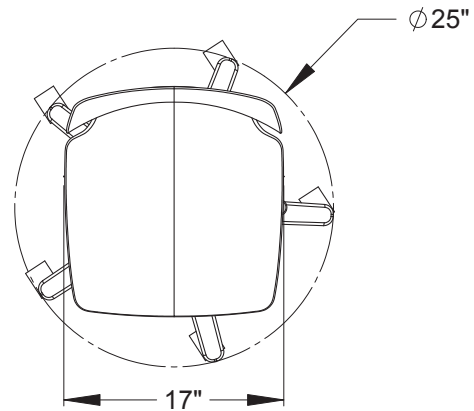

## 18" seat height (a-shell)

MODEL #: 44840, 44841

### DIMENSIONS

Model	D"	W"	H"	F.C.	CUBE	WT	UPS
<b>Theorem™ Adjustable Chair</b>							
44840 (casters)	25"	25"	16"-21"	85	2.1	27 lbs	√
44841 (glides)	25"	25"	16"-21"	85	2.1	27 lbs	√
carton dimensions	27.25"	21.5"	42.5"				