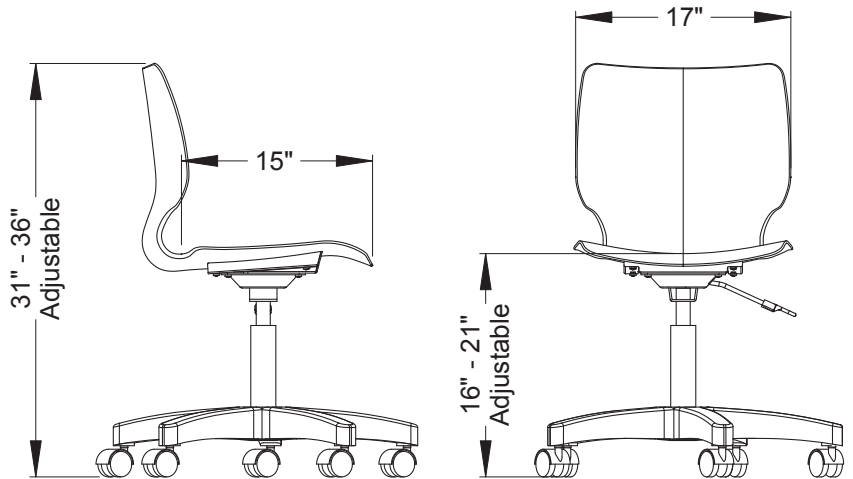

## 18" seat height (a-shell)

MODEL #: 44840, 44841

### OVERVIEW

Comfortable seat helps students keep proper posture and provides support for back and legs. Flat seat pan with waterfall front edge. Chair shell comes in 10 colors and 5-star base in black only.

The seat is secured to the FRAME with an 11-gauge plate mounted by 4 screws beneath the chair. The plate attaches to a pneumatic lift, which is a hydraulic cylinder that allows a full 360 degrees swivel. It comes with black nylon base with a 5-star design and in a choice of 2" soft tread casters or glides.

### DIMENSIONS

Model	D"	W"	H"	F.C.	CUBE	WT	UPS
<b>Theorem™ Adjustable Chair</b>							
44840 (casters)	25"	25"	16"-21"	85	2.1	27 lbs	√
44841 (glides)	25"	25"	16"-21"	85	2.1	27 lbs	√
carton dimensions	27.25"	21.5"	42.5"				