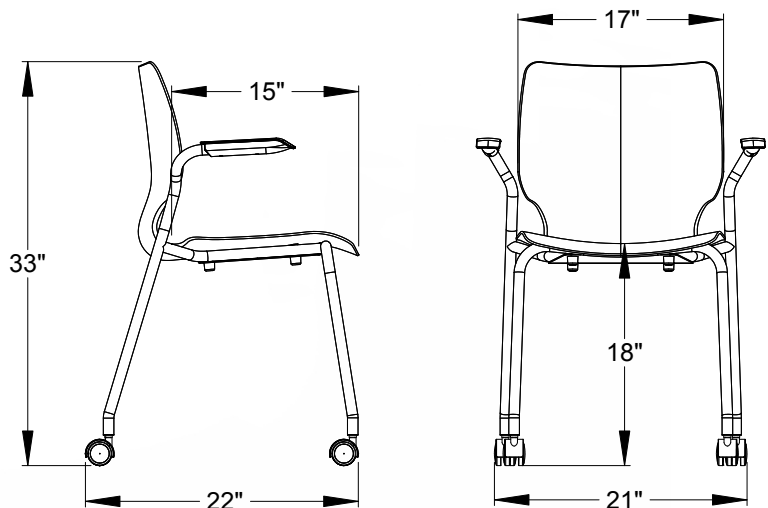

theorem™ mobile stack chair

18" seat height (a-shell) w/ arms

MODEL #: 44815

OVERVIEW

Comfortable seat helps students keep proper posture and provides support for back and legs. Flat seat pan with waterfall front edge. Chair shell comes in 10 colors and frame in Platinum only.

The SHELL is a Nylon Plastic material with a shallow seat pan. The back supplies rigid support while being specifically designed with added flexibility that adapts to individual requirements and supplies long lasting comfort.

The FRAME is constructed of strong 0.875" x 14-gauge tubing that is powder painted for long lasting, durable finish is capped off with our durable 2" swivel casters. The shell is attached to 14-gauge mounting plate.

DIMENSIONS

Model	D"	W"	H"	F.C.	CUBE	WT	UPS
Theorem™ Mobile Stack Chair							
44815	22"	21"	18"	125	2.4	17 lbs	√
carton dimensions	27.25"	21.5"	42.5"				

Theorem™ Frame Color Options

PLATINUM
PLT

Theorem™ Shell Color Options