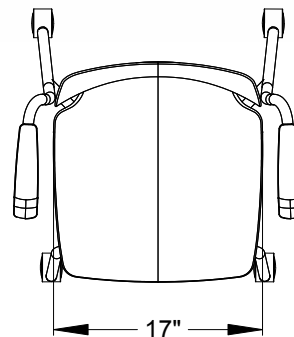

theorem™ mobile stack chair

18" seat height (a-shell) w/ arms

MODEL #: 44815

OVERVIEW

Comfortable seat helps students keep proper posture and provides support for back and legs. Flat seat pan with waterfall front edge. Chair shell comes in 10 colors and frame in Platinum only.

The SHELL is a Nylon Plastic material with a shallow seat pan. The back supplies rigid support while being specifically designed with added flexibility that adapts to individual requirements and supplies long lasting comfort.

The FRAME is constructed of strong 0.875" x 14-gauge tubing that is powder painted for long lasting, durable finish is capped off with our durable 2" swivel casters. The shell is attached to 14-gauge mounting plate.

DIMENSIONS

Model	D"	W"	H"	F.C.	CUBE	WT	UPS
Theorem™ Mobile Stack Chair							
44815	22"	21"	18"	125	2.4	17 lbs	√
carton dimensions	27.25"	21.5"	42.5"				

Theorem™ Frame Color Options

PLATINUM
PLT

Theorem™ Shell Color Options