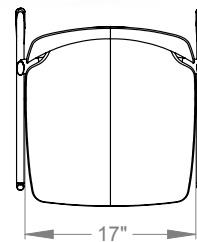

### OVERVIEW

Comfortable seat helps students keep proper posture and provides support for back and legs. Flat seat pan with waterfall front edge. Chair shell comes in 10 colors and rod frame in Chrome only.

The ROD FRAME is constructed of strong 0.5" x 14-gauge tubing finished in chrome for a long lasting, durable finish. The shell is attached to 14-gauge mounting plate.

### DIMENSIONS

Model	D"	W"	H"	F.C.	CUBE	WT	UPS
<b>Theorem™ Rod Chair</b>							
44820	20"	21"	18"	125	2.4	16 lbs	√
carton dimensions	27.25"	21.5"	42.5"				