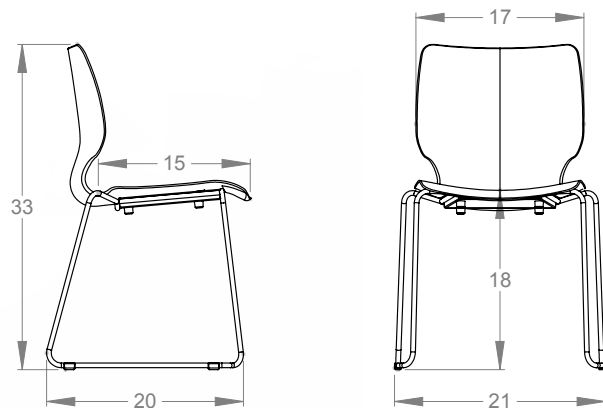

## 18" Rod-Frame (a-shell)

MODEL #: 44820

### OVERVIEW

Comfortable seat helps students keep proper posture and provides support for back and legs. Flat seat pan with waterfall front edge. Chair shell comes in 10 colors and rod frame in Chrome only.

The ROD FRAME is constructed of strong 0.5" x 14-gauge tubing finished in chrome for a long lasting, durable finish. The shell is attached to 14-gauge mounting plate.

### DIMENSIONS

Model	D"	W"	H"	F.C.	CUBE	WT	UPS
<b>Theorem™ Rod Chair</b>							
44820	20"	21"	18"	125	2.4	16 lbs	√
carton dimensions	27.25"	21.5"	42.5"				