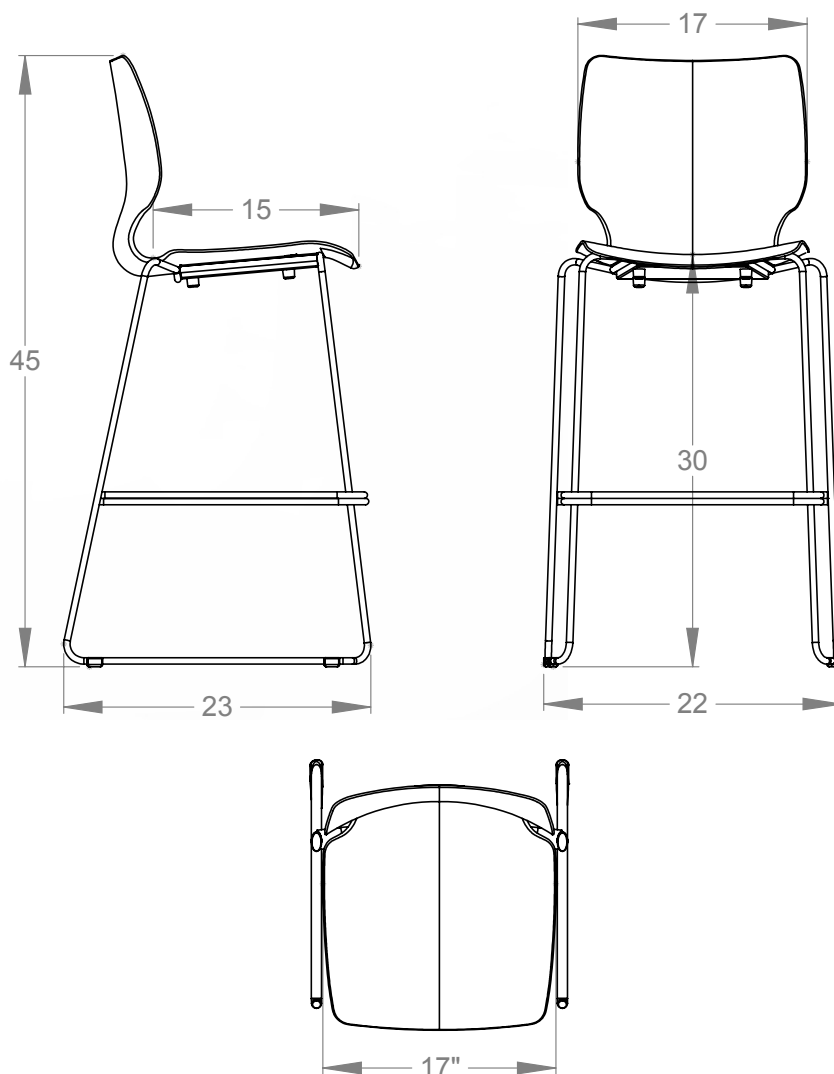

theorem™ 30" stool

Rod-Frame (a-shell)

MODEL #: 44891

OVERVIEW

Comfortable seat helps students keep proper posture and provides support for back and legs. Flat seat pan with waterfall front edge. Chair shell comes in 10 colors and rod frame in Chrome only.

The SHELL is a Nylon Plastic material with a shallow seat pan. The back supplies rigid support while being specifically designed with added flexibility that adapts to individual requirements and supplies long lasting comfort.

The ROD FRAME is constructed of strong 0.5" x 14-gauge tubing finished in chrome for a long lasting, durable finish. The shell is attached to 14-gauge mounting plate.

DIMENSIONS

Model	D"	W"	H"	F.C.	CUBE	WT	UPS
Theorem™ Rod Frame							
44891	23"	22"	30"	125	2.4	25 lbs	✓
carton dimensions	27.25"	21.5"	42.5"				