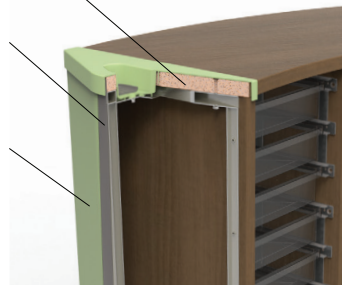

1.25" thick 45 lb density particle board core

16-gauge steel interior shell

cushioned 100% phthalate free vinyl exterior