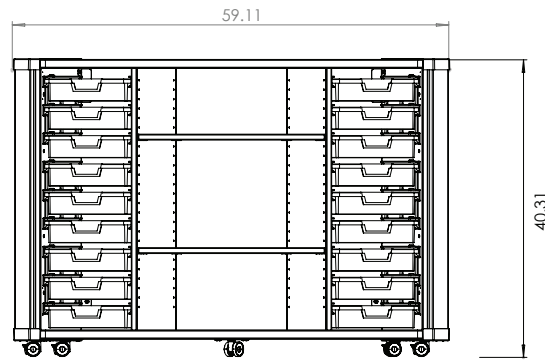

### DIMENSIONS + FREIGHT

Model	Description	D"	W"	H"	F.C.	Cube	WT
57BBAC18000	Totes/WITH Back Panel	24	59	40			328
	shipping dimensions	30	66	46	70	78	328
57BAAC18000	Totes/NO Back Panel	24	59	40			296
	shipping dimensions	30	66	46	70	78	296