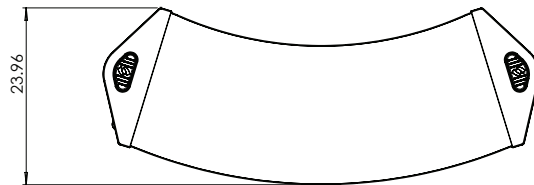

### DIMENSIONS + FREIGHT

Model	Description	D"	W"	H"	F.C.	Cube	WT
57BBAC18000	Totes/WITH Back Panel	24	59	40			328
	shipping dimensions	30	66	46	70	78	328
57BAAC18000	Totes/NO Back Panel	24	59	40			296
	shipping dimensions	30	66	46	70	78	296