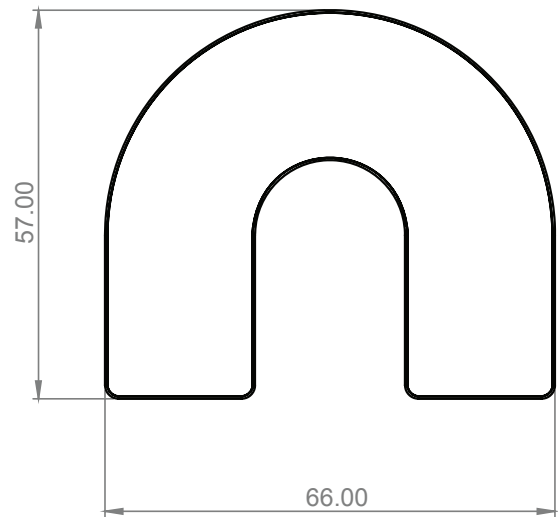

DIMENSIONS

Model	Description	Leg Type	D"	W"	H"	WT
ELHOSH - EG	Horseshoe Table	Fixed height w/glides	57	66	30	156
ELHOSH - EC	Horseshoe Table	Fixed height w/glides	57	66	27.5	156
ELHOSH - EC*	Horseshoe Table	Fixed height w/casters	57	66	30	156
ELHOSH - EA	Horseshoe Table	Adj. height w/glides	57	66	19-33	156
ELHOSH - EL	Horseshoe Table	Low range w/glides	57	66	11-17	156

*Casters sold separately