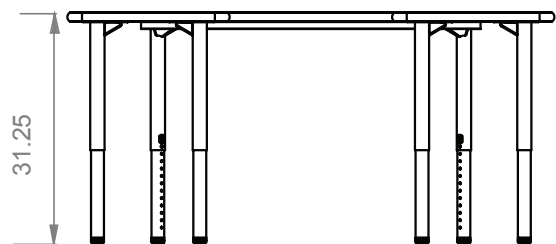

DIMENSIONS

Model	Description	Leg Type	D"	W"	H"	WT
ELHOSH - EG	Horseshoe Table	Fixed height w/glides	57	66	30	156
ELHOSH - EC	Horseshoe Table	Fixed height w/glides	57	66	27.5	156
ELHOSH - EC*	Horseshoe Table	Fixed height w/casters	57	66	30	156
ELHOSH - EA	Horseshoe Table	Adj. height w/glides	57	66	19-33	156
ELHOSH - EL	Horseshoe Table	Low range w/glides	57	66	11-17	156

*Casters sold separately