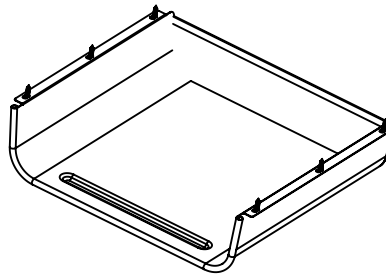

MATERIALS

All welded 18-gauge steel construction provides sturdy support for books and supplies under the work surface. The solid steel box attaches with 6 screws on the underside of applicable Smith System student desks.

DIMENSIONS

Model	Description	D"	W"	H"
17191	Elemental Steel Bookbox	14.77	17	4.38
17192	Elemental Steel Bookbox (Only for EL2027)	15.61	17	4.38

Model: 17191

Top View

Front View

Side View

Model: 17192

Top View

Front View

Side View