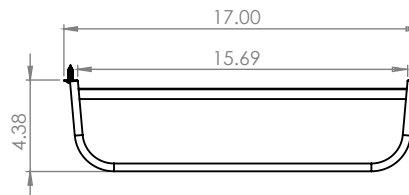

DIMENSIONS

Model	Description	D"	W"	H"
17191	Elemental Steel Bookbox	14.77	17	4.38
17192	Elemental Steel Bookbox (Only for EL2027)	15.61	17	4.38

Model: 17191

Top View

Front View

Side View

Model: 17192

Top View

Front View

Side View