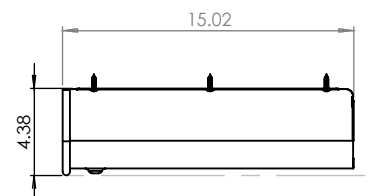

DIMENSIONS

Model	Description	D"	W"	H"
17191	Elemental Steel Bookbox	14.77	17	4.38
17192	Elemental Steel Bookbox (Only for EL2027)	15.61	17	4.38

Model: 17191

Top View

Front View

Side View

Model: 17192

Top View

Front View

Side View