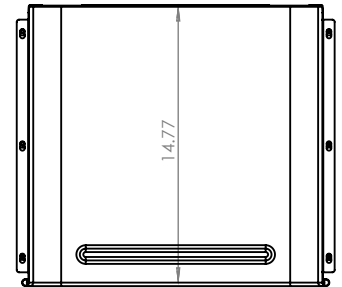

DIMENSIONS

Model	Description	D"	W"	H"
17191	Elemental Steel Bookbox	14.77	17	4.38
17192	Elemental Steel Bookbox (Only for EL2027)	15.61	17	4.38

Model: 17191

Top View

Front View

Side View

Model: 17192

Top View

Front View

Side View