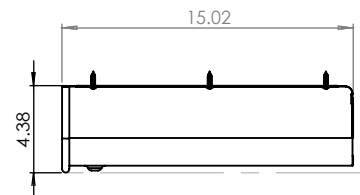

DIMENSIONS

Model	Description	D"	W"	H"
17191	Elemental Steel Bookbox	14.77	17	4.38
17192	Elemental Steel Bookbox (Only for EL2027)	15.61	17	4.38

Model: 17191

Top View

Front View

Side View

Model: 17192

Top View

Front View

Side View