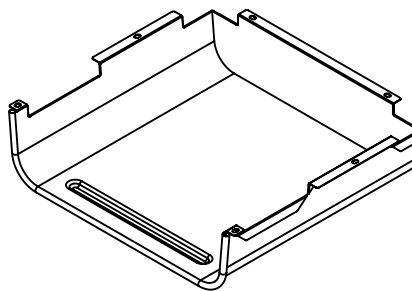

MATERIALS

All welded 18-gauge steel construction provides sturdy support for books and supplies under the work surface. The solid steel box attaches with 6 screws on the underside of applicable Smith System student desks.

DIMENSIONS

Model	Description	D"	W"	H"
17191	Elemental Steel Bookbox	14.77	17	4.38
17192	Elemental Steel Bookbox (Only for EL2027)	15.61	17	4.38

Model: 17191

Top View

Front View

Side View

Model: 17192

Top View

Front View

Side View