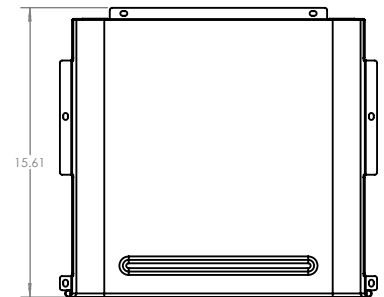

MATERIALS

All welded 18-gauge steel construction provides sturdy support for books and supplies under the work surface. The solid steel box attaches with 6 screws on the underside of applicable Smith System student desks.

DIMENSIONS

Model	Description	D"	W"	H"
17191	Elemental Steel Bookbox	14.77	17	4.38
17192	Elemental Steel Bookbox (Only for EL2027)	15.61	17	4.38

Model: 17191

Top View

Front View

Side View

Model: 17192

Top View

Front View

Side View