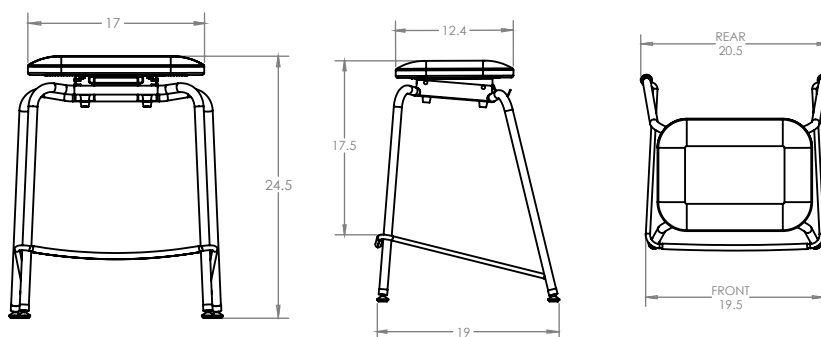

Groove®

24" and 30" Backless Stool

MODEL#: 33789, 33791

OVERVIEW

The Groove® Backless Stool provides a comfortable and dynamic seating option in classrooms, makerspaces and STEM environments. Stool pad comes in 6 seat fabric colors and frame in Chrome or Platinum.

MATERIALS

FRAME consists of 16ga steel brackets on 14ga x 0.875dia steel tubes. Nylon, Felt, or Steel glides. Powder painted or chrome plated. The Groove® backless stool backpack hook comes standard on both models.

DIMENSIONS

Model	Description	D"	W"	H"
33789_/_/PLT	Groove® Backless Stool 24"	19	20.5	24.5
33789_/_/CHR	Groove® Backless Stool 24"	19	20.5	24.5
33791_/_/PLT	Groove® Backless Stool 30"	21	21	30.5
33791_/_/CHR	Groove® Backless Stool 30"	21	21	30.5