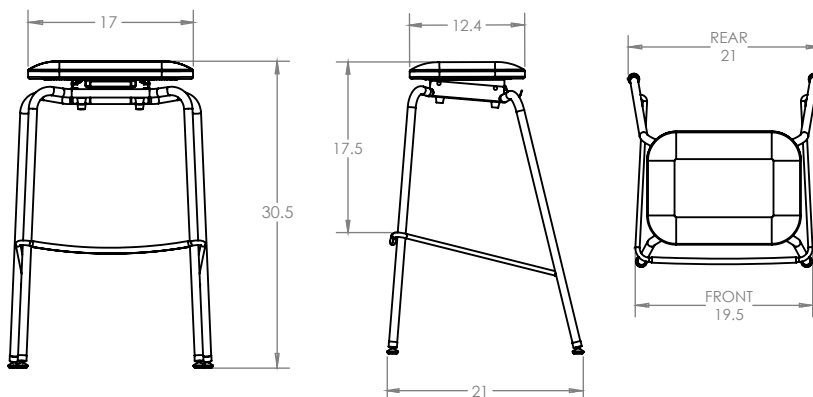

Model : 33791 Groove® Backless Stool 30"