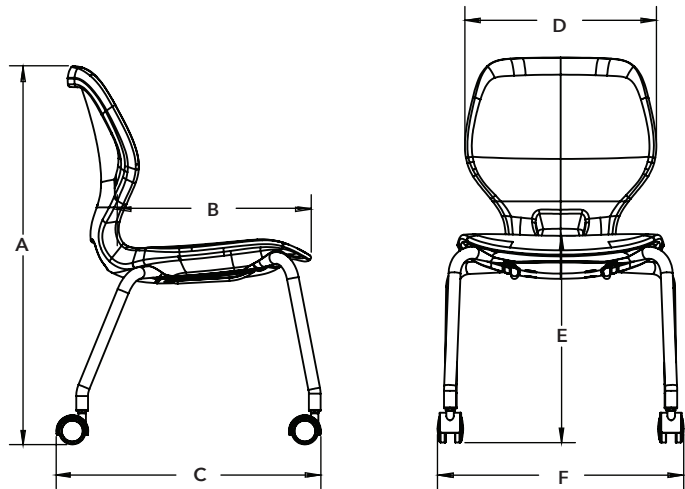

### MATERIALS:

The blow molded SHELL is polypropylene material that features a waterfall front seat pan to allow for comfort and 360-degree movement. The shell's top surface includes a subtle woven pattern that allows for better airflow. Also, featured are two handles: 1) low, through hole to easily move, stack or clean the chair and 2) a curled seatback ledge to grip and lift. The taller continuous seatback adds upper back support, with a rounded top edge that can double as an armrest. Cover plate on underside of shell is made of polypropylene with integrated TPE skids. The TPE skids are soft to better protect surfaces when stacked.

The FRAME is constructed of a strong 22mm x 14-gauge steel tube frame with a 14-gauge CRS mounting plate. Frame conceals into shell cavity for a slim appearance. All frames feature a durable platinum painted finish. Mobile chair consists of steel inserts for press in friction stem casters. Casters are preinstalled and will not unscrew during use like threaded stem

### DIMENSIONS

Model	Description		D"	W"	H"
22860	Numbers™ 14" Mobile Chair (Size 3)		17	16.1	14
22850	Numbers™ 15" Mobile Chair (Size 4)		19.5	17.9	15
22854	Numbers™ 16" Mobile Chair (Size 5)		19.7	17.9	16.9
22855	Numbers™ 18" Mobile Chair (Size 6)		21.8	19.9	18