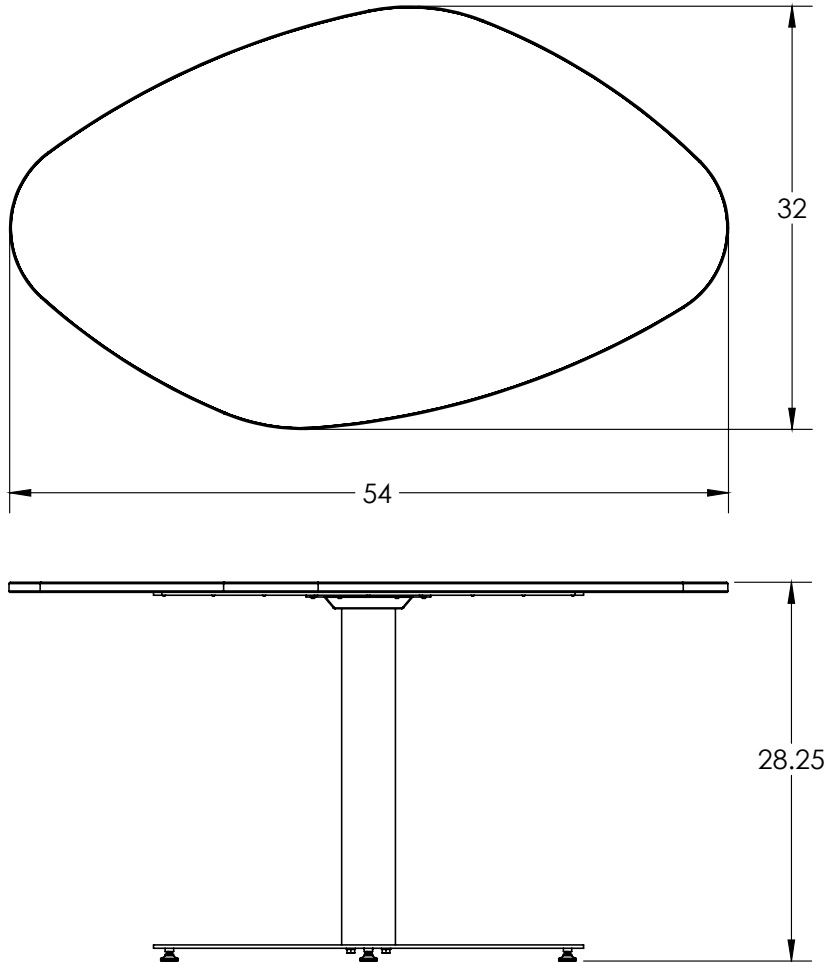

OVERVIEW

The Flowform Learn Lounge Offset Rectangle Table features rounded edges for a sleek design. Pair with our Flowform Learn Lounge Soft Seating and Screens to create individual zones for student engagement and learning.

MATERIALS

The 3/4" thick work surface consists of a 45 lb density particle board core with a .030" high pressure laminated surface and a .020" melamine backer sheet. The edge of the work surface features an ABS plastic 3mm flat self edge which matches the work surface laminate.

The base column is bolted to the underside of the tabletop as well as the secondary surface for added structural rigidity and both parts are made of steel.

WEIGHT CAPACITY: 300 lbs

DIMENSIONS

Model	Description	D"	W"	H"	WT
56015E	Offset Rectangle Table	32	54	28.25	90