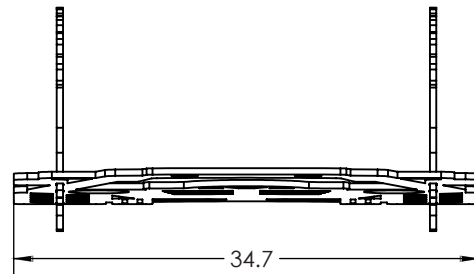

Model	Description	D"	W"	H"	WT
55040	Flowform Play - Tractor	34.7	16.6	44.7	4.68

Front View

Side View

Top View