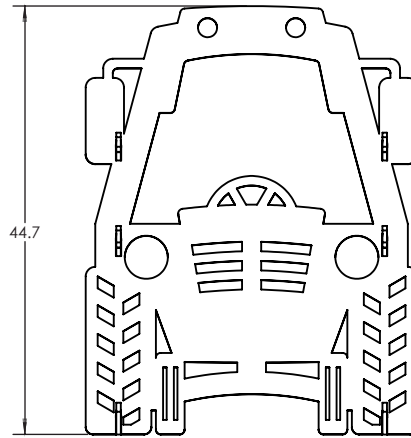

Model	Description	D"	W"	H"	WT
55040	Flowform Play - Tractor	34.7	16.6	44.7	4.68

Front View

Side View

Top View