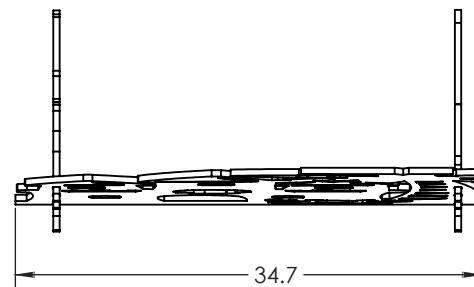

| Model | Description | D" | W" | H" | WT |
|-------|-----------------------|------|------|------|------|
| 55046 | Flowform Play - Beach | 34.7 | 16.5 | 45.9 | 5.46 |

Front View

Side View

Top View