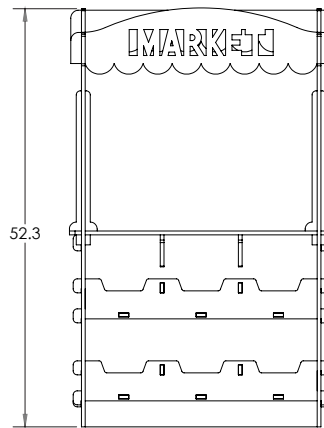

**DIMENSIONS**

| Model | Description            | D"   | W"   | H"   | WT    |
|-------|------------------------|------|------|------|-------|
| 55054 | Flowform Play - Market | 32.9 | 18.5 | 52.3 | 12.50 |

Front View

Side View

Top View