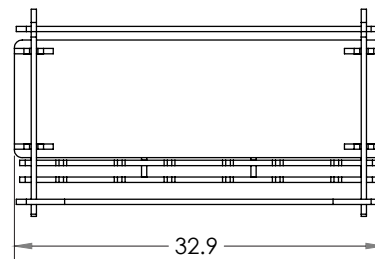

**DIMENSIONS**

| Model | Description            | D"   | W"   | H"   | WT    |
|-------|------------------------|------|------|------|-------|
| 55054 | Flowform Play - Market | 32.9 | 18.5 | 52.3 | 12.50 |

Front View

Side View

Top View