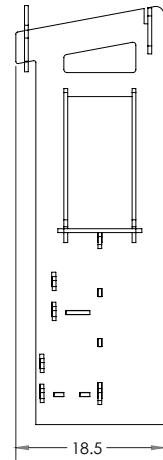

**DIMENSIONS**

| Model | Description            | D"   | W"   | H"   | WT    |
|-------|------------------------|------|------|------|-------|
| 55054 | Flowform Play - Market | 32.9 | 18.5 | 52.3 | 12.50 |

Front View

Side View

Top View