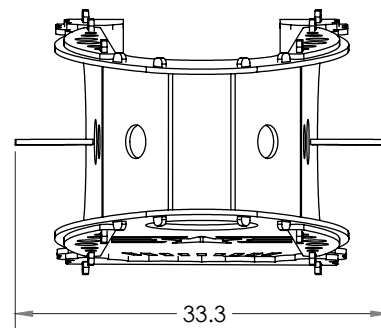

DIMENSIONS

Model	Description	D"	W"	H"	WT
55056	Flowform Play - Rocket Ship	33.3	23.6	45.8	11.42

Front View

Side View

Top View