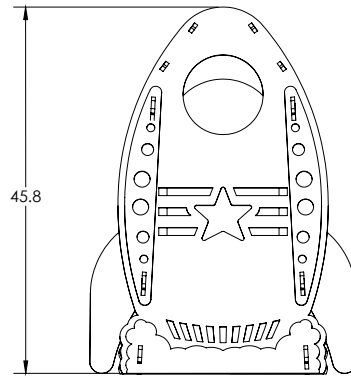

OVERVIEW

3-2-1 blast off! The Flowform Play - Rocket Ship provides the irresistible backdrop for dramatic play that's out of this world with learning opportunities.

This three-dimensional structure is crafted from sustainable, pre-cut PET. We added imaginative details that will inspire young astronauts to explore the infinite learning universe. Educators will appreciate the strategic sightline openings. Light-weight panels are easy to assemble, move, and disassemble for compact storing.

DIMENSIONS

Model	Description	D"	W"	H"	WT
55056	Flowform Play - Rocket Ship	33.3	23.6	45.8	11.42

Front View

Side View

Top View