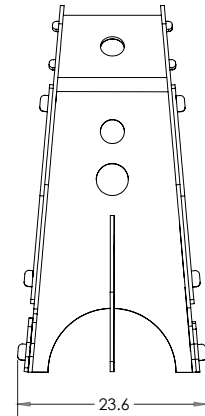

DIMENSIONS

Model	Description	D"	W"	H"	WT
55056	Flowform Play - Rocket Ship	33.3	23.6	45.8	11.42

Front View

Side View

Top View